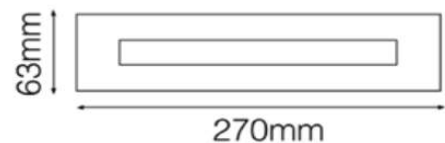

Remarks:-

Address: Plot #7 Saroorpur-Nangla Industrial Area,Ballabgarh-Sohna Road,Faridabad-121005

Email: info@sovitron.com